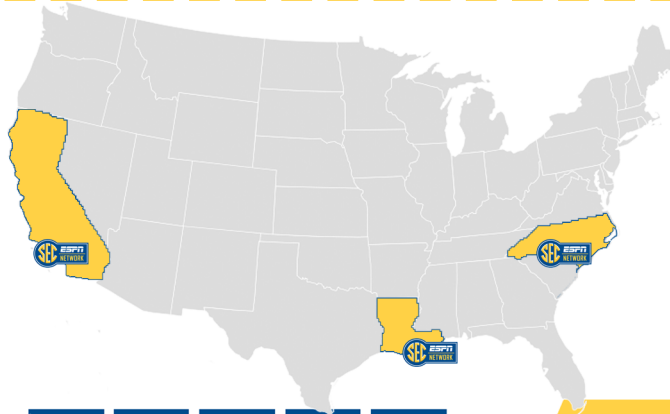

CFP SEMIS/NYG COVERAGE BY THE NUMBERS

16

Commentators

3

SEC Network Sets

36

Hours of Live Programming

5

SEC Teams Playing on New Year's Day

12 PM ESPN2	12:30 PM ESPN	1 PM ABC	5 PM ESPN	8:45 PM ESPN

NYD BOWL SCHEDULE

SEC NETWORK SCHEDULE

THURSDAY
9:30 a.m. - SEC Now

FRIDAY
9:30 a.m. - SEC Now
3 p.m. - The Paul Finebaum Show
8 p.m. - SEC Now

MONDAY
10 a.m. - SEC Nation Presented by AT&T
12 p.m. - SEC Goal Line
4 p.m. - SEC Nation
5 p.m. - Finebaum Film Room
12:30 a.m. - SEC Now

SUNDAY
9:30 a.m. - SEC Now
11 a.m. - SEC Now
8 p.m. - SEC Now

SATURDAY
9 a.m. - SEC Nation Presented by AT&T
6 p.m. - SEC Now