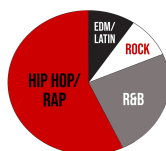

GET TO KNOW ESPN INTERNS 2020

HOME PLATE

THE BREAKDOWN

14

COLLEGE/UNIVERSITIES
REPRESENTED

10

ATHLETIC CONFERENCE
AFFILIATIONS

IF WE WENT PRO

OUR JAM

FAVORITE ESPN QUARANTINE SHOW

MOST ANTICIPATED RETURN

FAVORITE ATHLETES (OF ALL TIME)

OUR FAVORITE DISNEY CHARACTERS

ESPN PERSONALITIES WE WANT TO MEET

15 out of 19 interns participated in this survey

Infographic created by Taylor Garner

telling our story from the inside out